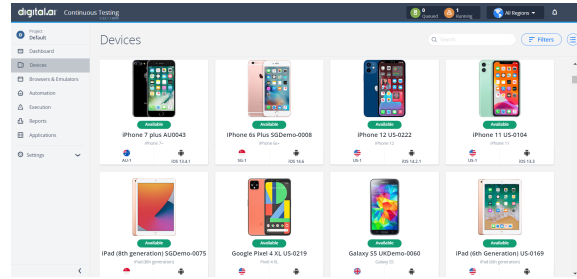

Getting Started

The **Digital.ai Continuous Testing** platform is a hosted service which allows app testers or developers to connect to a huge array of real mobile devices, emulators, simulators and web desktop browsers

The following section will cover the scenarios such as remote accessing for a mobile device, or a web browser for testing, validation or debugging purposes.

- [Mobile Devices](#)
- [Desktop Browsers](#)
- [Remote Debugging](#)